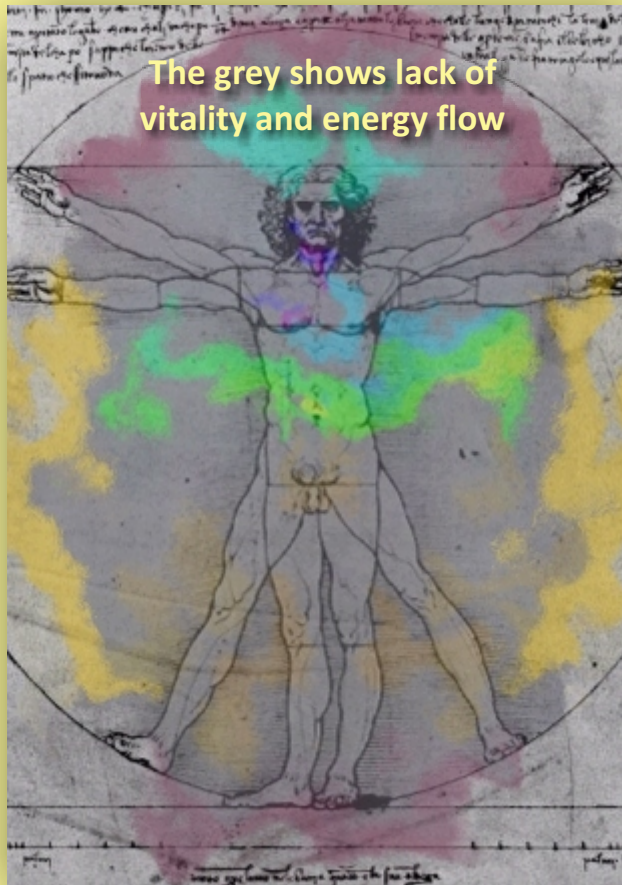

# Before and After 60 Minute Reiki Treatment:

Crown Chakra:	18%
Third Eye:	27%
Throat Chakra:	30%
Heart Chakra:	26%
Solar Plexus:	32%
Sacral Chakra:	23%
Root Chakra:	3%

Crown Chakra:	41%
Third Eye:	55%
Throat Chakra:	50%
Heart Chakra:	83%
Solar Plexus:	61%
Sacral Chakra:	45%
Root Chakra:	33%

NOTE: A Balanced Chakra should be between 60% - 65%