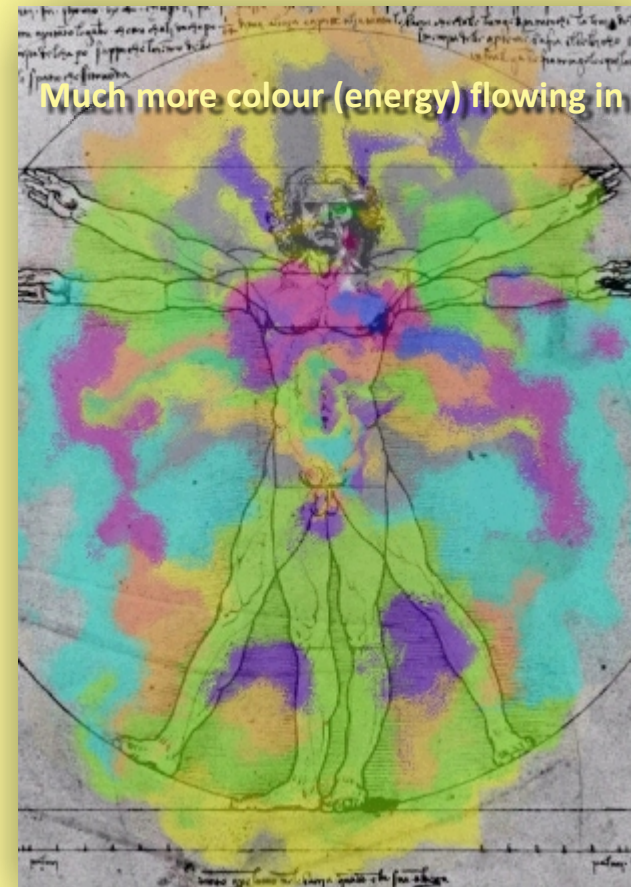

# Before and After 60 Minute Reiki Treatment:

Crown Chakra:	18%
Third Eye:	27%
Throat Chakra:	30%
Heart Chakra:	26%
Solar Plexus:	32%
Sacral Chakra:	23%
Root Chakra:	3%

Crown Chakra:	41%
Third Eye:	55%
Throat Chakra:	50%
Heart Chakra:	83%
Solar Plexus:	61%
Sacral Chakra:	45%
Root Chakra:	33%

NOTE: A Balanced Chakra should be between 60% - 65%