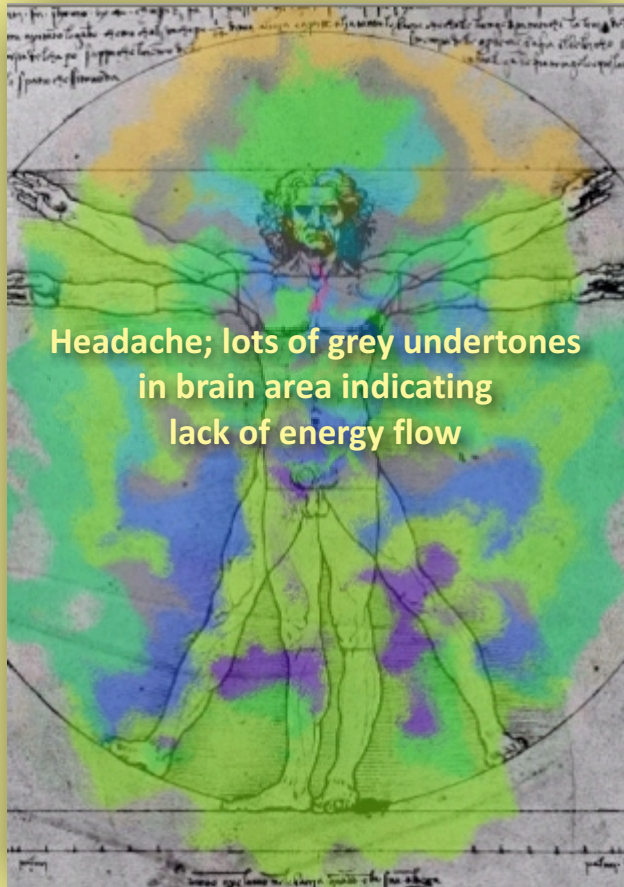

# Before and After 60 Minute Reiki Treatment:

Crown Chakra:	42%
Third Eye:	48%
Throat Chakra:	50%
Heart Chakra:	44%
Solar Plexus:	56%
Sacral Chakra:	64%
Root Chakra:	27%

Crown Chakra:	88%
Third Eye:	85%
Throat Chakra:	72%
Heart Chakra:	55%
Solar Plexus:	51%
Sacral Chakra:	49%
Root Chakra:	30%

NOTE: A Balanced Chakra should be between 60% - 65%