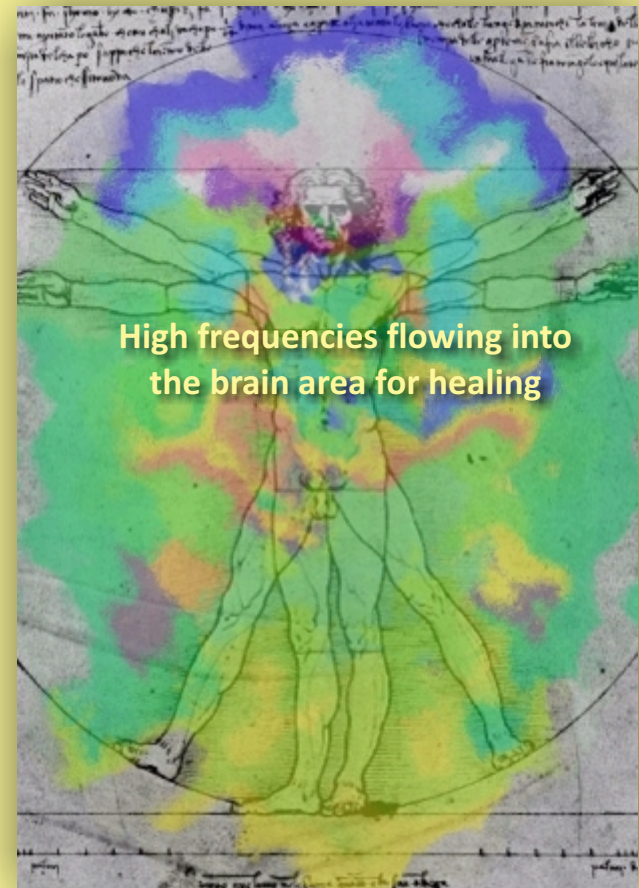

# Before and After 60 Minute Reiki Treatment:

Crown Chakra:	42%
Third Eye:	48%
Throat Chakra:	50%
Heart Chakra:	44%
Solar Plexus:	56%
Sacral Chakra:	64%
Root Chakra:	27%

Crown Chakra:	88%
Third Eye:	85%
Throat Chakra:	72%
Heart Chakra:	55%
Solar Plexus:	51%
Sacral Chakra:	49%
Root Chakra:	30%

NOTE: A Balanced Chakra should be between 60% - 65%